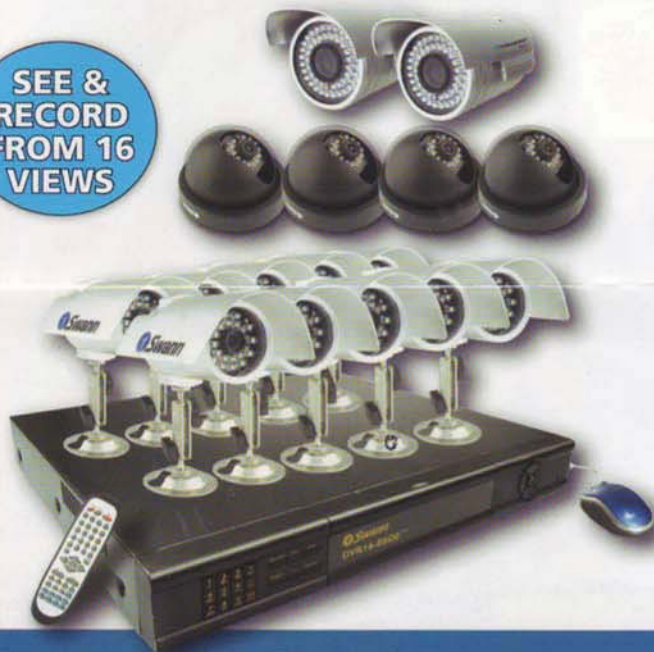

16 Channel Digital Video Recorder, Huge 250GB Hard Drive, 10 Maxi Day / Night Cameras, 4 DomeCams & 2 Professional Cameras

- See inside, outside, during the day & night (up to 65ft / 20m) with 10 all-weather Maxi Day / Night cameras, 4 DomeCams & 2 professional cameras
- Retain evidence with continuous recording for over 20 days* onto a massive 250GB hard drive or longer with motion detection
- 3D graphic interface & mouse operation makes it easy to use
- View your home or business from anywhere in the world 24/7 with remote viewing via the Internet (broadband connection required)

RRP
$3,999
SW245-6HS / SWA0955

Notes

View Products at...

LEADING EDGE Computers

Switched On Service

38/8 Victoria Avenue
Castle Hill NSW 2154
PH: (02) 9659 3040
FAX: (02) 9659 3355
Sales@funtronics.com.au

Swann
Advanced security made easy™

Distributed by

INGRAM MICRO